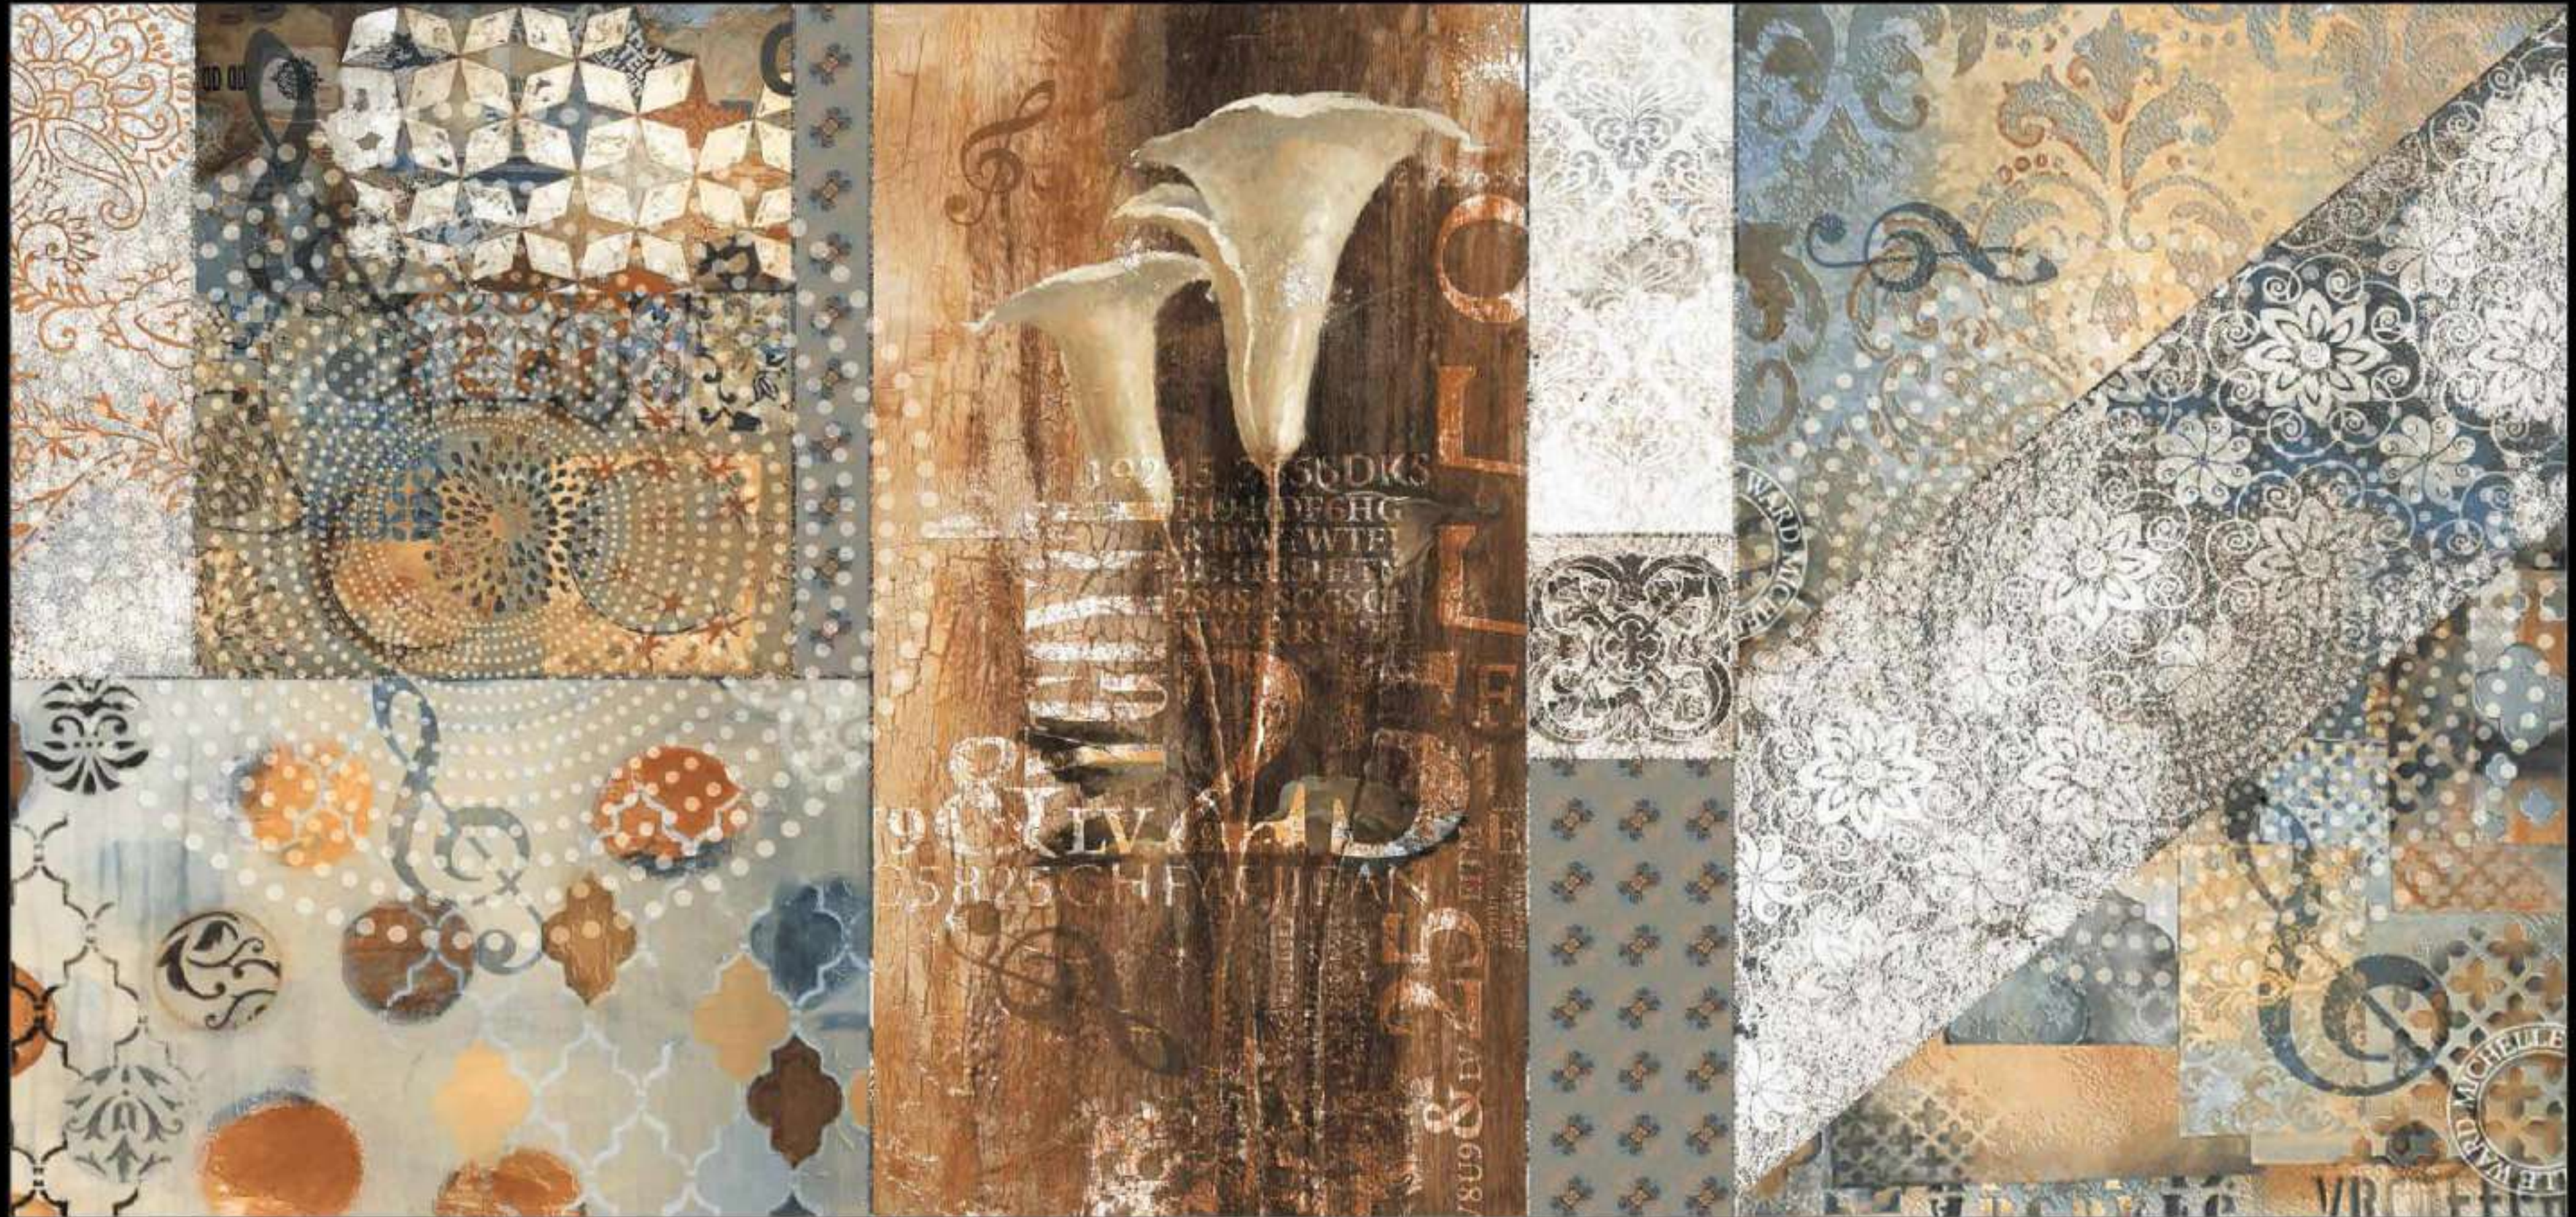

ROSEBERRY

EDGE 6 mm & 9 mm Slim Tiles

CANVAS BLUE DECORE 1

300 x 600mm